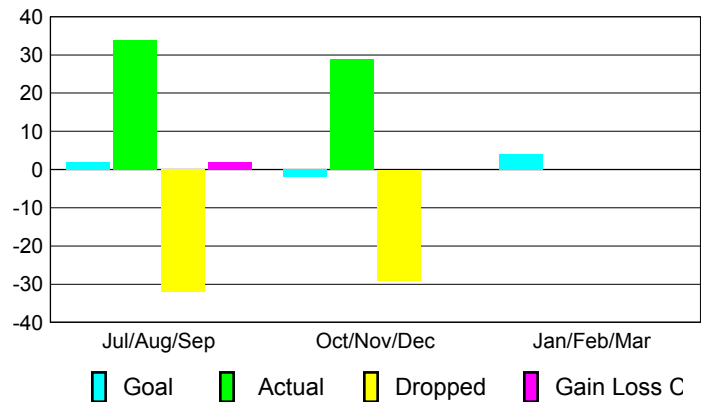

### YTD Status Quo Clubs 2012-2013

Status Quo Clubs Compared to Status Quo Members

## MEMBERSHIP

Membership Results  
2012-2013

Membership  
2011-2012

Month	Net Memb Goal	Actual New Memb	Actual Dropped Memb	Gain/Loss of Memb	Gain/Loss of Memb
Jul/Aug/Sep	2	34	-32	2	-5
Oct/Nov/Dec	-2	29	-29	0	-23
Jan/Feb/Mar	4				5
<b>Totals</b>	<b>4</b>	<b>63</b>	<b>-61</b>	<b>2</b>	<b>-23</b>

### Membership Results 2012-2013

Goal, New, Dropped, Gain/Loss

### Comparison of Membership Gain/Loss

Current Year Compared to the Previous Year